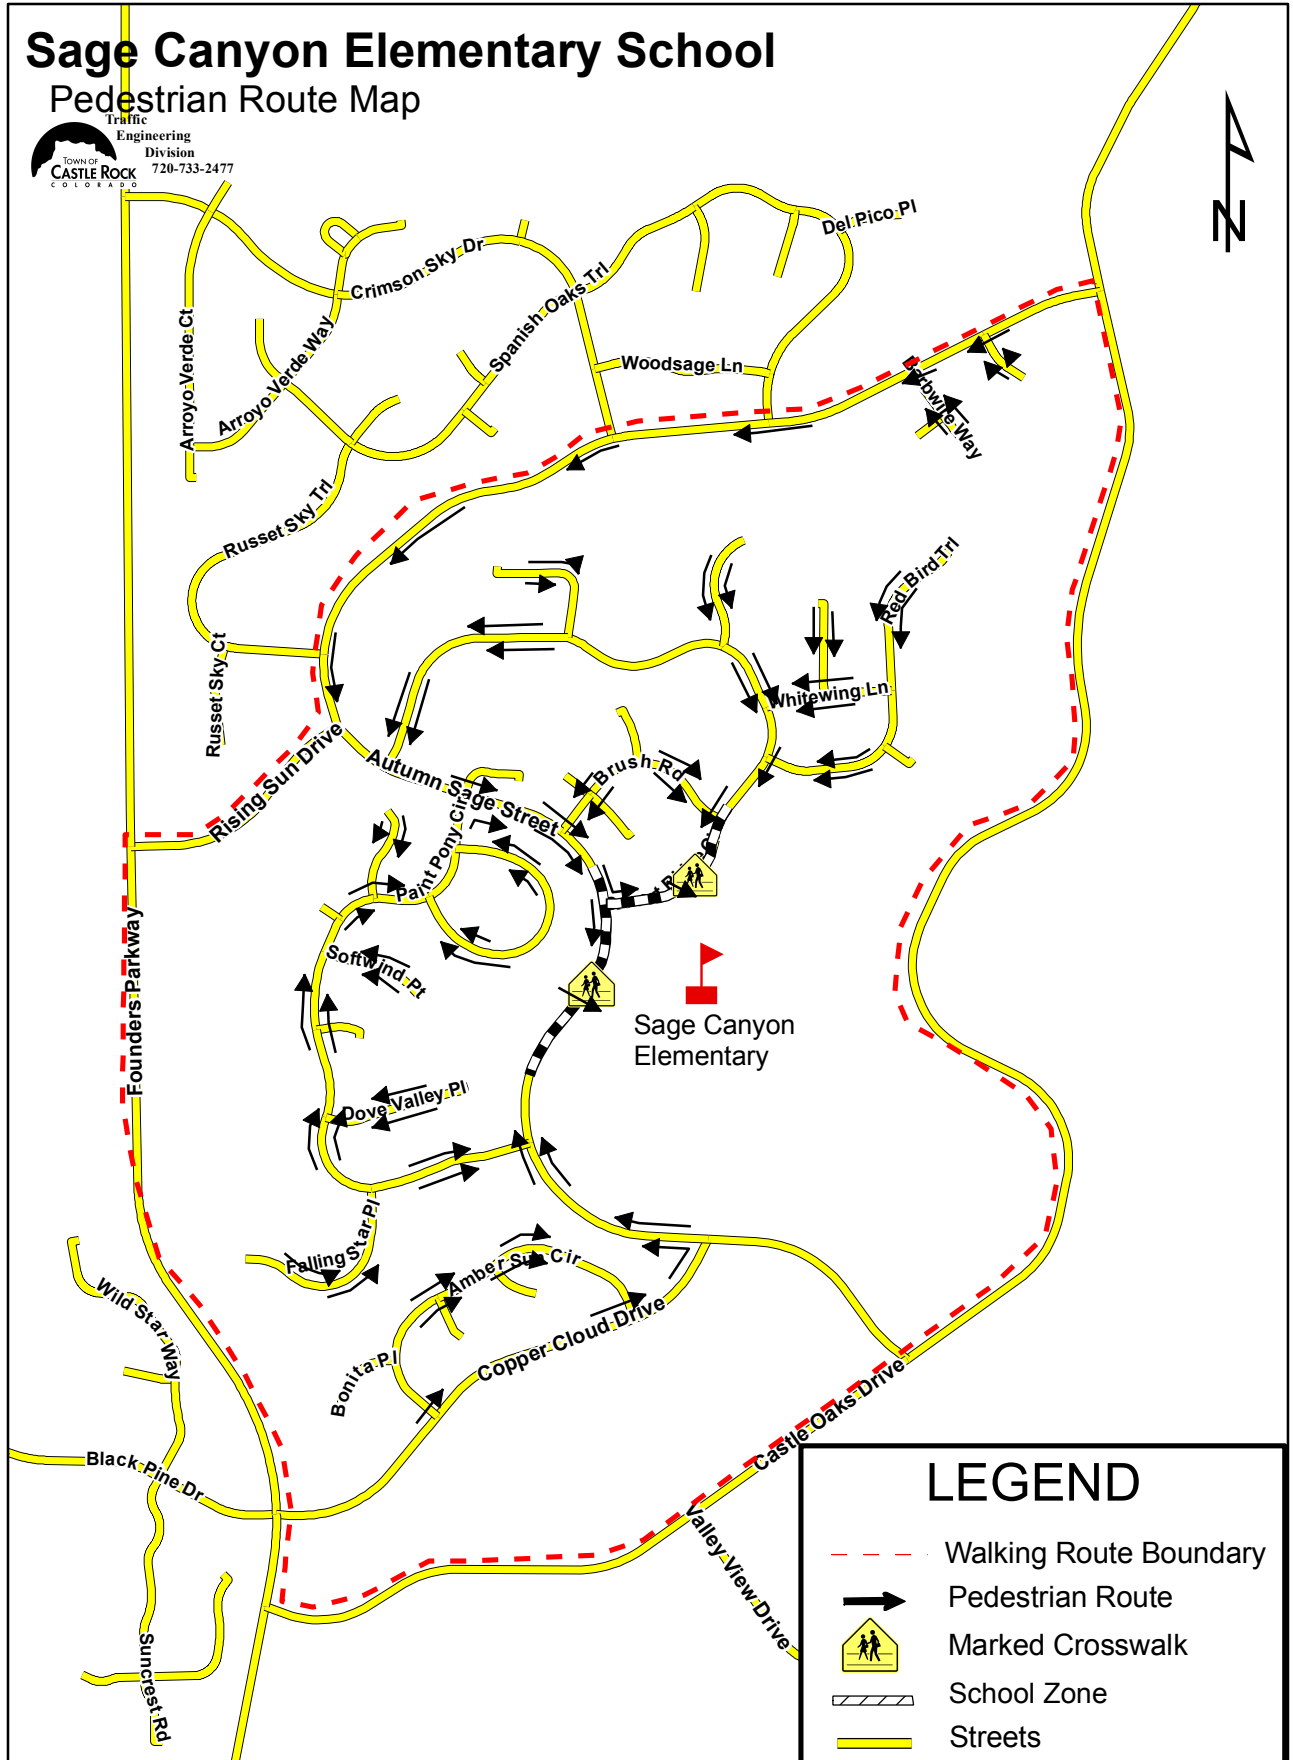

Sage Canyon Elementary School Pedestrian Route Map

LEGEND

-  Walking Route Boundary
-  Pedestrian Route
-  Marked Crosswalk
-  School Zone
-  Streets